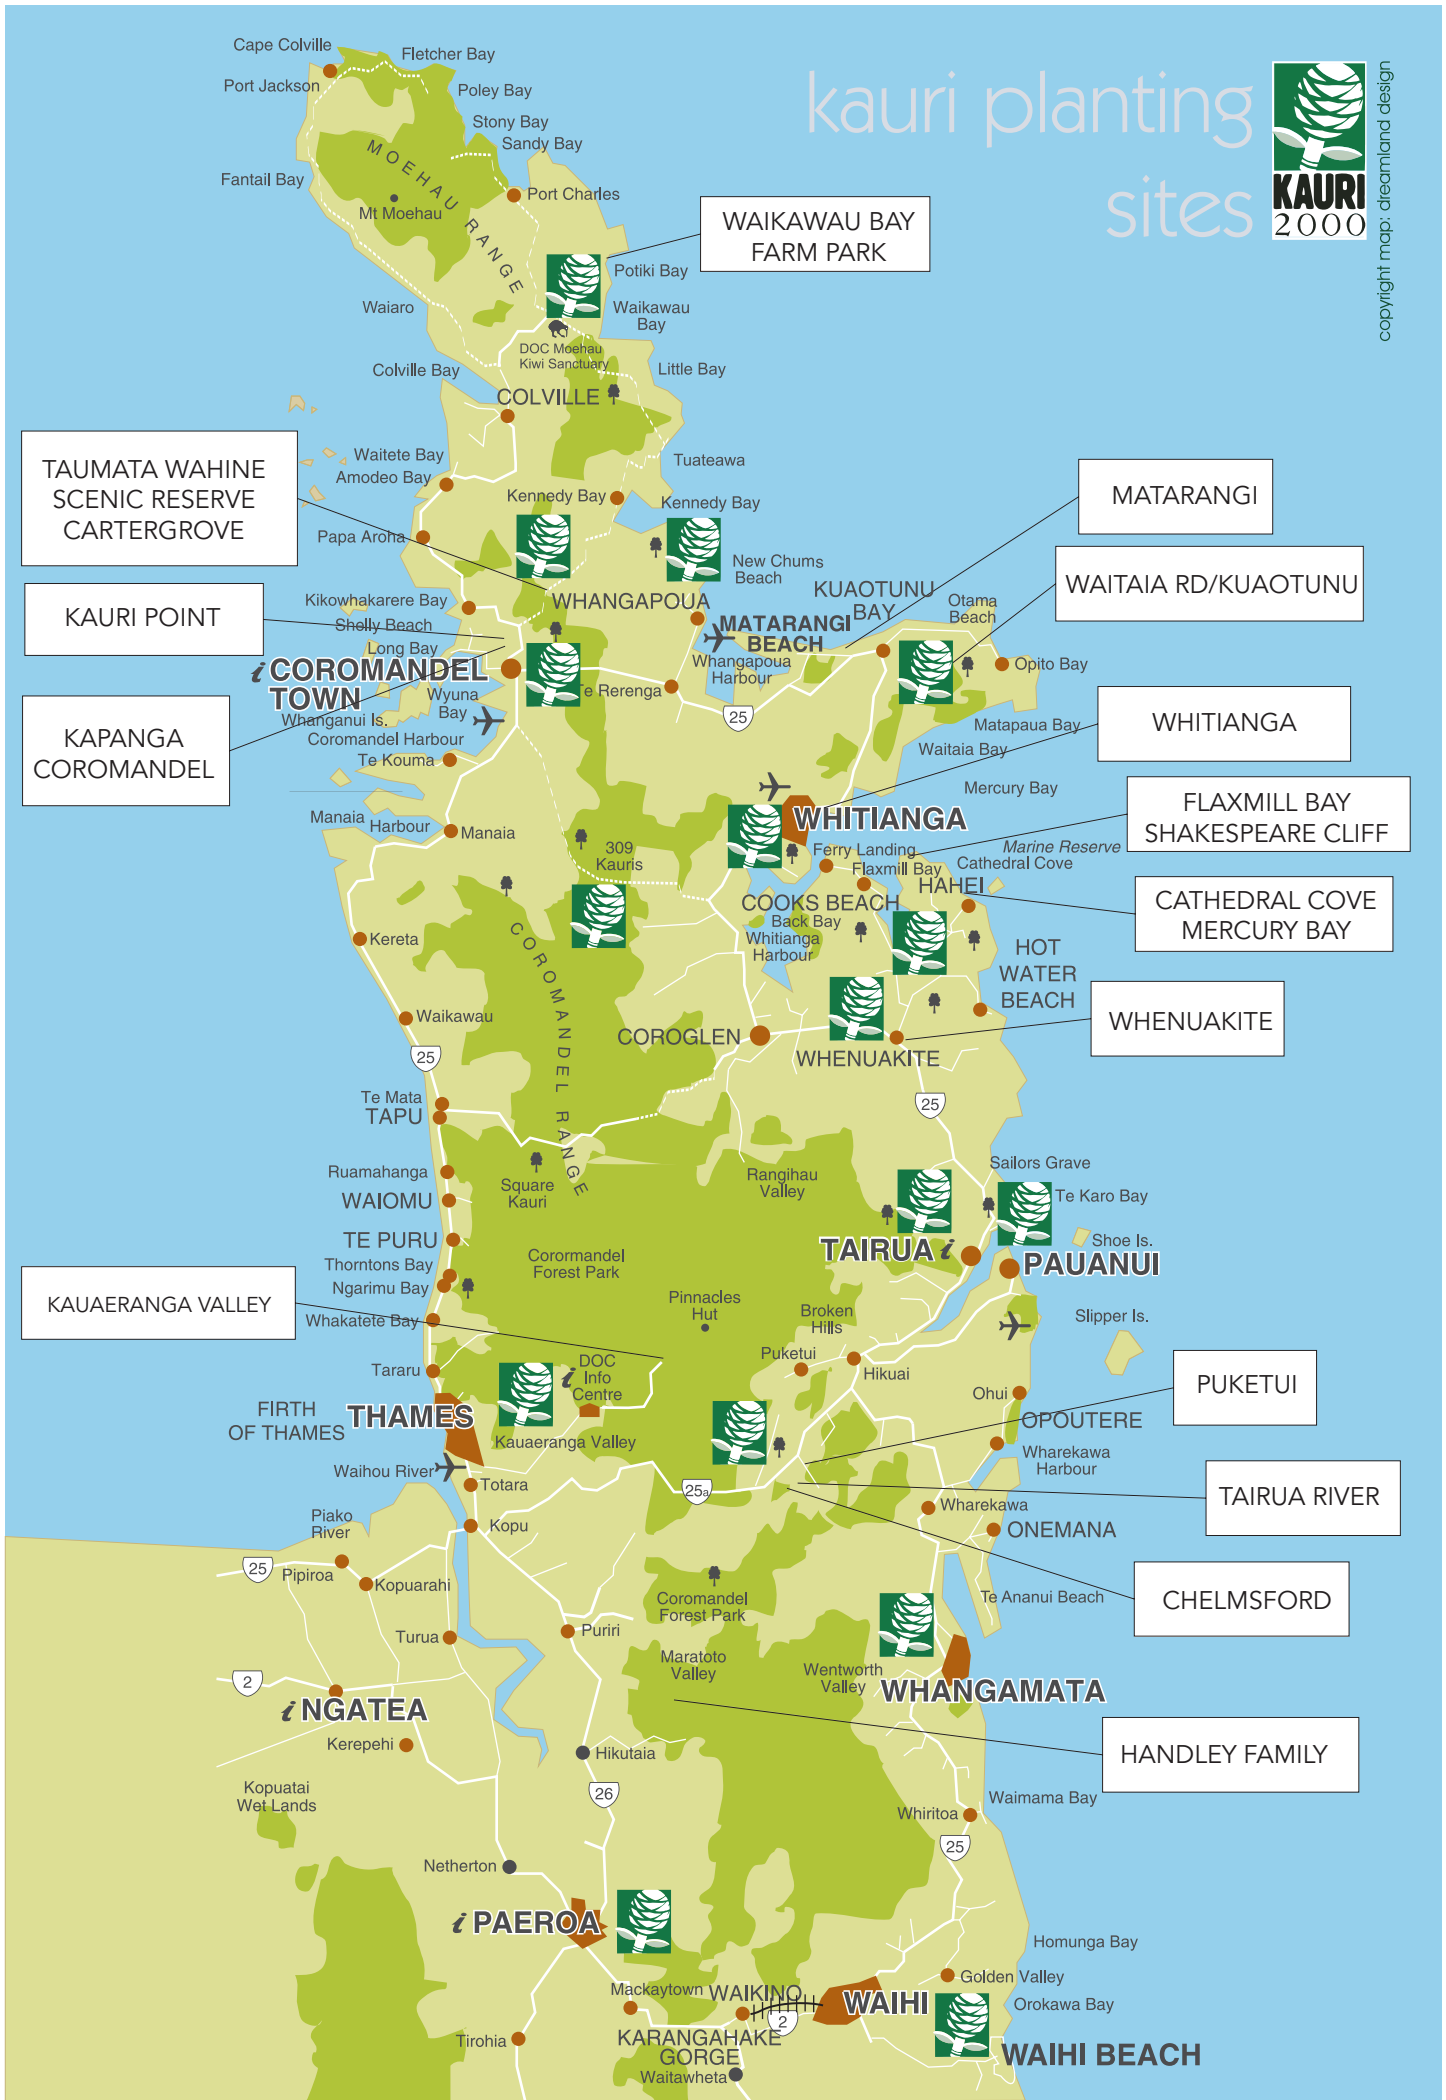

kauri planting sites

copyright map: dreamland design

TAUMATA WAHINE
SCENIC RESERVE
CARTERGROVE

KAURI POINT

KAPANGA
COROMANDEL

KAUAERANGA VALLEY

WAIKAWAU BAY
FARM PARK

MATARANGI

WAITAIA RD/KUAOTUNU

WHITIANGA

FLAXMILL BAY
SHAKESPEARE CLIFF

CATHEDRAL COVE
MERCURY BAY

WHENUAKITE

PUKETUI

TAIRUA RIVER

CHELMSFORD

HANDLEY FAMILY

WAIHI BEACH