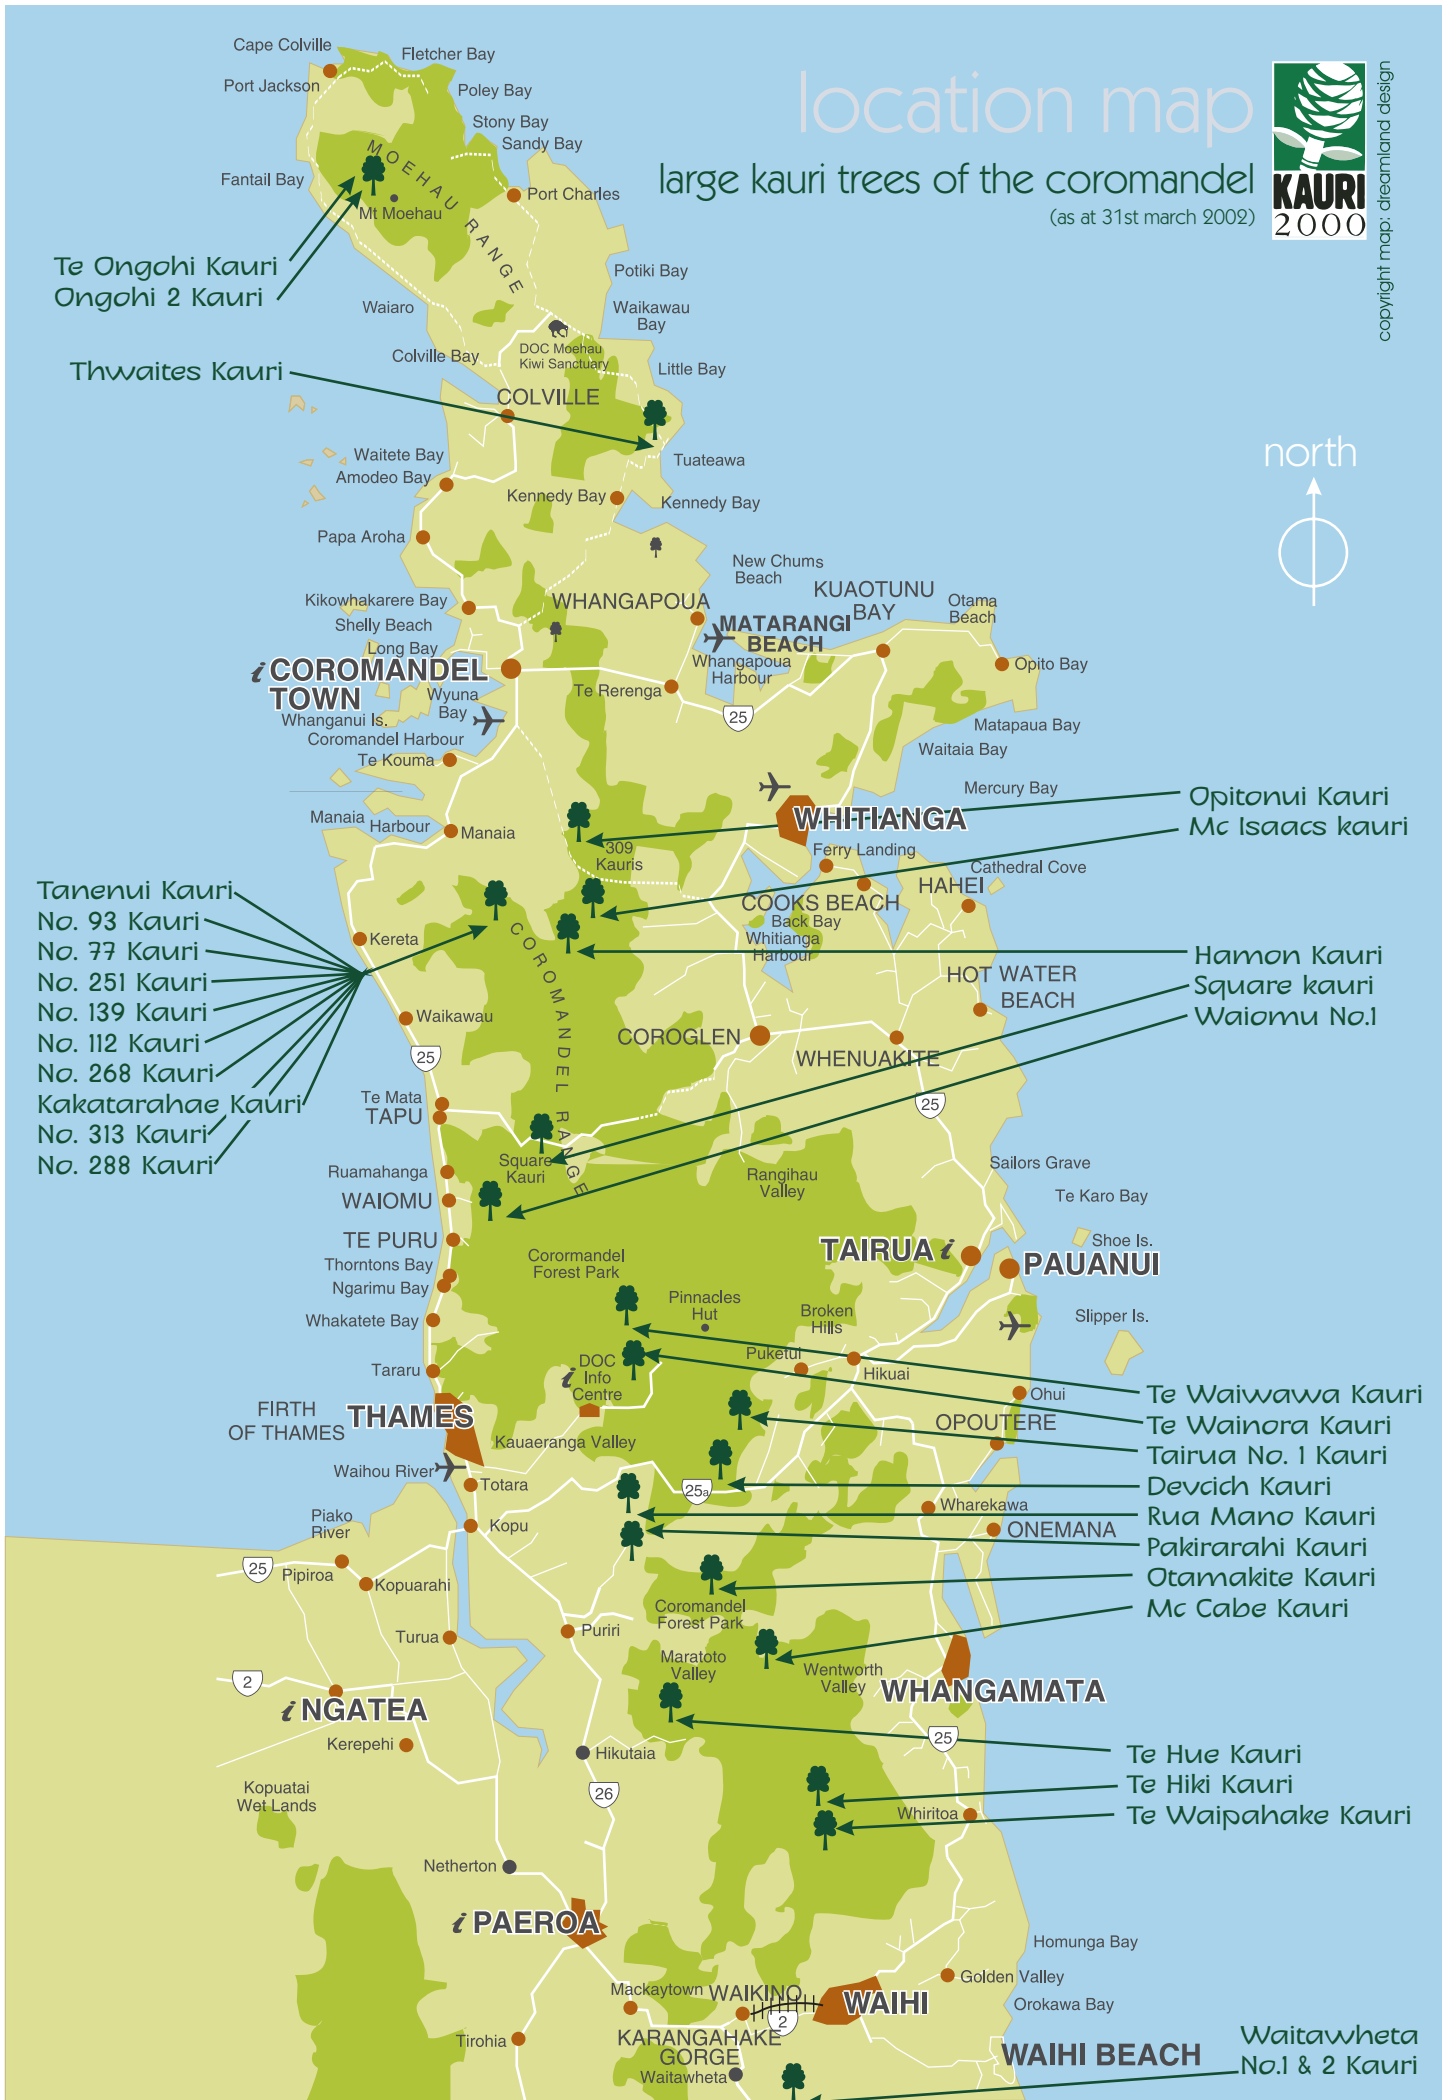

# location map

## large kauri trees of the coromandel

(as at 31st march 2002)

copyright map: dreamland design

Te Ongohi Kauri  
Ongohi 2 Kauri

Thwaites Kauri

Tanenui Kauri  
No. 93 Kauri  
No. 77 Kauri  
No. 251 Kauri  
No. 139 Kauri  
No. 112 Kauri  
No. 268 Kauri  
Kakatarahae Kauri  
No. 313 Kauri  
No. 288 Kauri

Oritonui Kauri  
Mc Isaacs kauri

Hamon Kauri  
Square kauri  
Waiomu No.1

Te Waiwawa Kauri  
Te Wainora Kauri  
Tairua No. 1 Kauri  
Devcich Kauri  
Rua Mano Kauri  
Pakirarahi Kauri  
Otamakite Kauri  
Mc Cabe Kauri

Te Hue Kauri  
Te Hiki Kauri  
Te Waipahake Kauri

Waitawheta  
No.1 & 2 Kauri